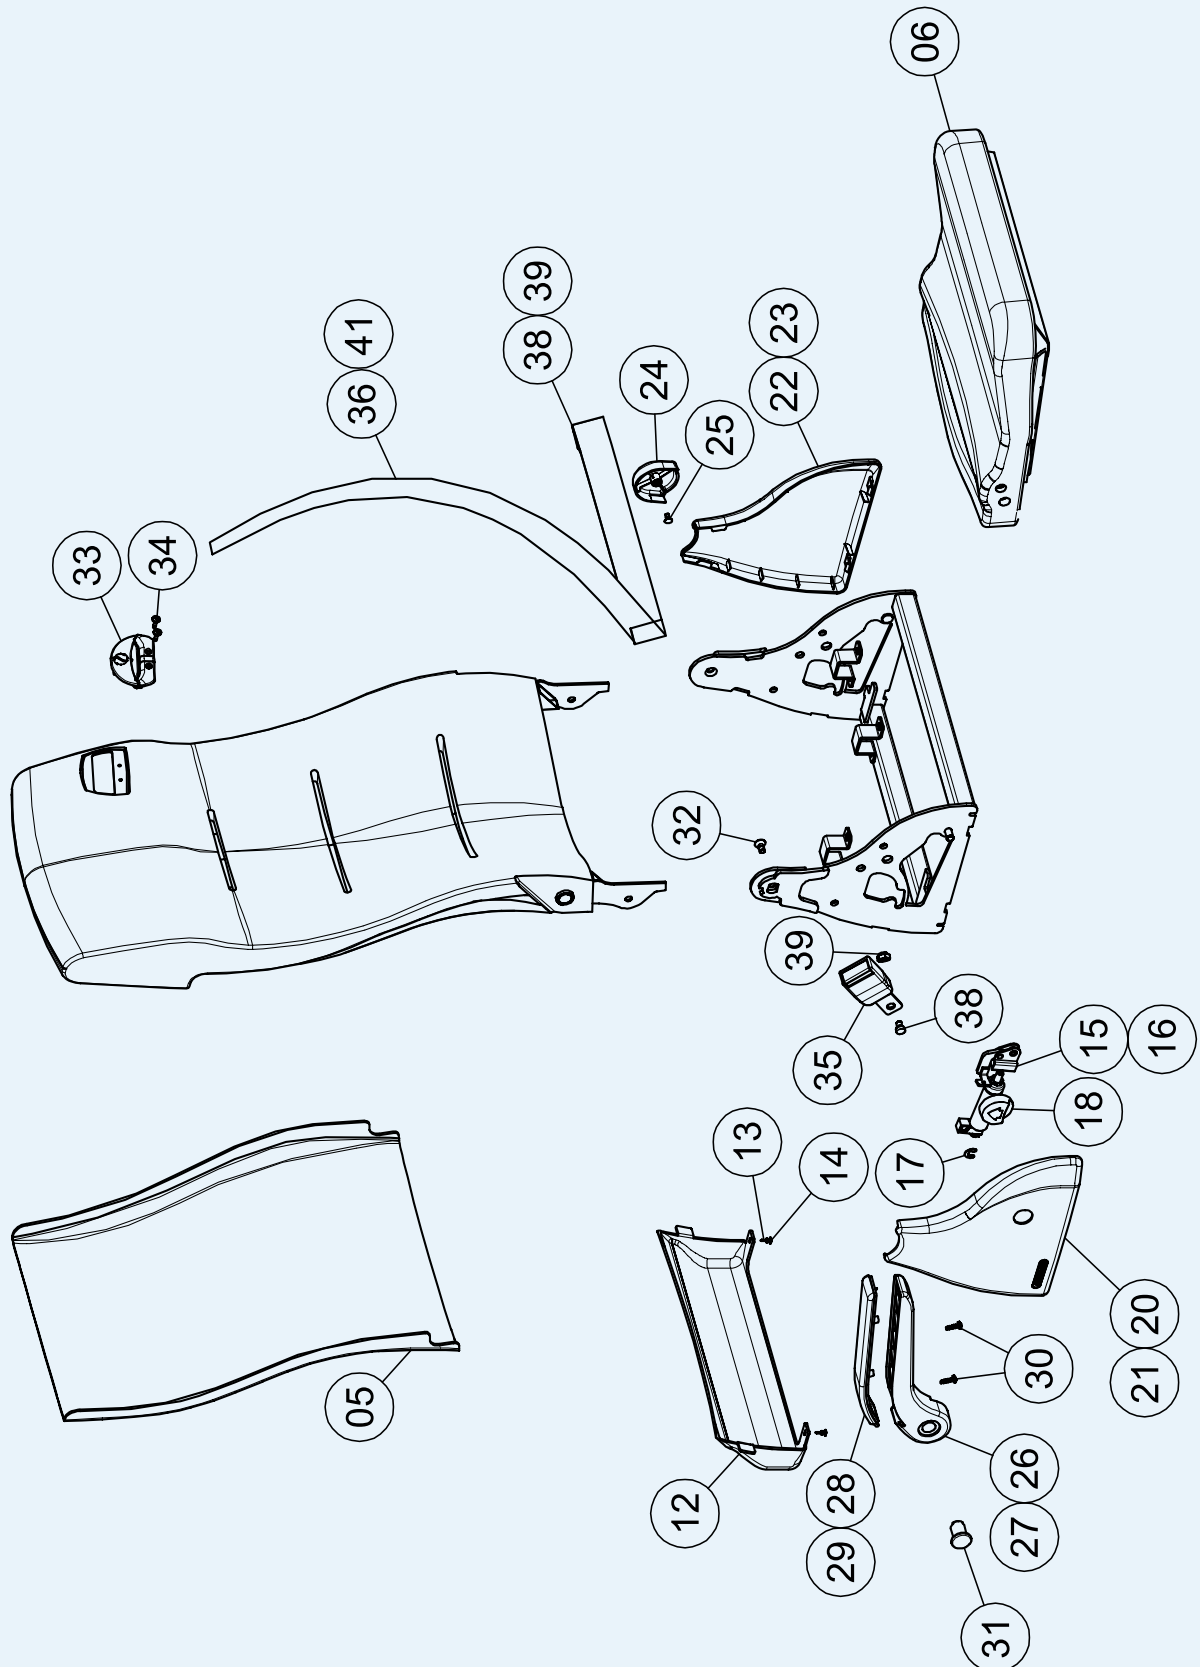

www.smartfloor.nl

SMARTFLOOR Vivid / Vivid Turny

Parts List

No. on drawing (Kit)	Item no.	Description
74, 75	10016916	Plastic cover for seat back
	10016917	Upholstery for seat cushion
24	10016918	Seat cushion without upholstery
26, 19, 20	10016919	Plastic cover for seat cushion
73	10016920	Lower plastic cover for seat back
47	10016921	Backrest adjustment lever, left
48	10016922	Backrest adjustment lever, right
31	10016923	Handle for folding, left
32	10016924	Handle for folding, right
54	10016925	Right pressure sensor for backrest adjustment
55	10016926	Left pressure sensor for backrest adjustment
40	10016927	Handle cover, right
41	10016928	Handle cover, right
36, 39	10016929	Plastic side cover, right
37, 39	10016930	Plastic side cover, left
38	10016931	Plastic armrest cover (small)
56, 58, 60, 61, 62	10016932	Right armrest
57, 59, 60, 61, 62	10016933	Left armrest
71, 72	10016934	Seatbelt cover
13, 63, 64, 65, 66	10016935	Three-point seatbelt
50, 51, 52, 53	10016936	Seatbelt lock

Parts List

No. on drawing (Kit)	Item no.	Description
	10016937	Upholstery for backrest
05	10016938	Plastic cover for seat back
06	10016939	Seat cushion without upholstery
	10016940	Upholstery for seat cushion
12, 13, 14	10016941	Lower plastic cover
15, 17	10016942	Backrest adjustment lever, right
16, 17	10016943	Backrest adjustment lever, left
18	10016944	Pressure sensor for backrest adjustment, orange
20	10016945	Side plastic cover, for seats with an adjustable backrest, right
21	10016946	Side plastic cover, for seats with an adjustable backrest, left
22	10016947	Plastic side cover, left
23	10016948	Plastic side cover, right
24, 25	10016949	Plastic armrest cover (small)
26, 28, 30, 31, 32	10016950	Right armrest
27, 29, 30, 31, 32	10016951	Left armrest
33, 34	10016952	Seatbelt cover
36, 38, 39, 41	10016953	Three-point seatbelt
35, 38, 39	10016954	Seatbelt lock for three-point seatbelt
	10016955	Upholstery for backrest