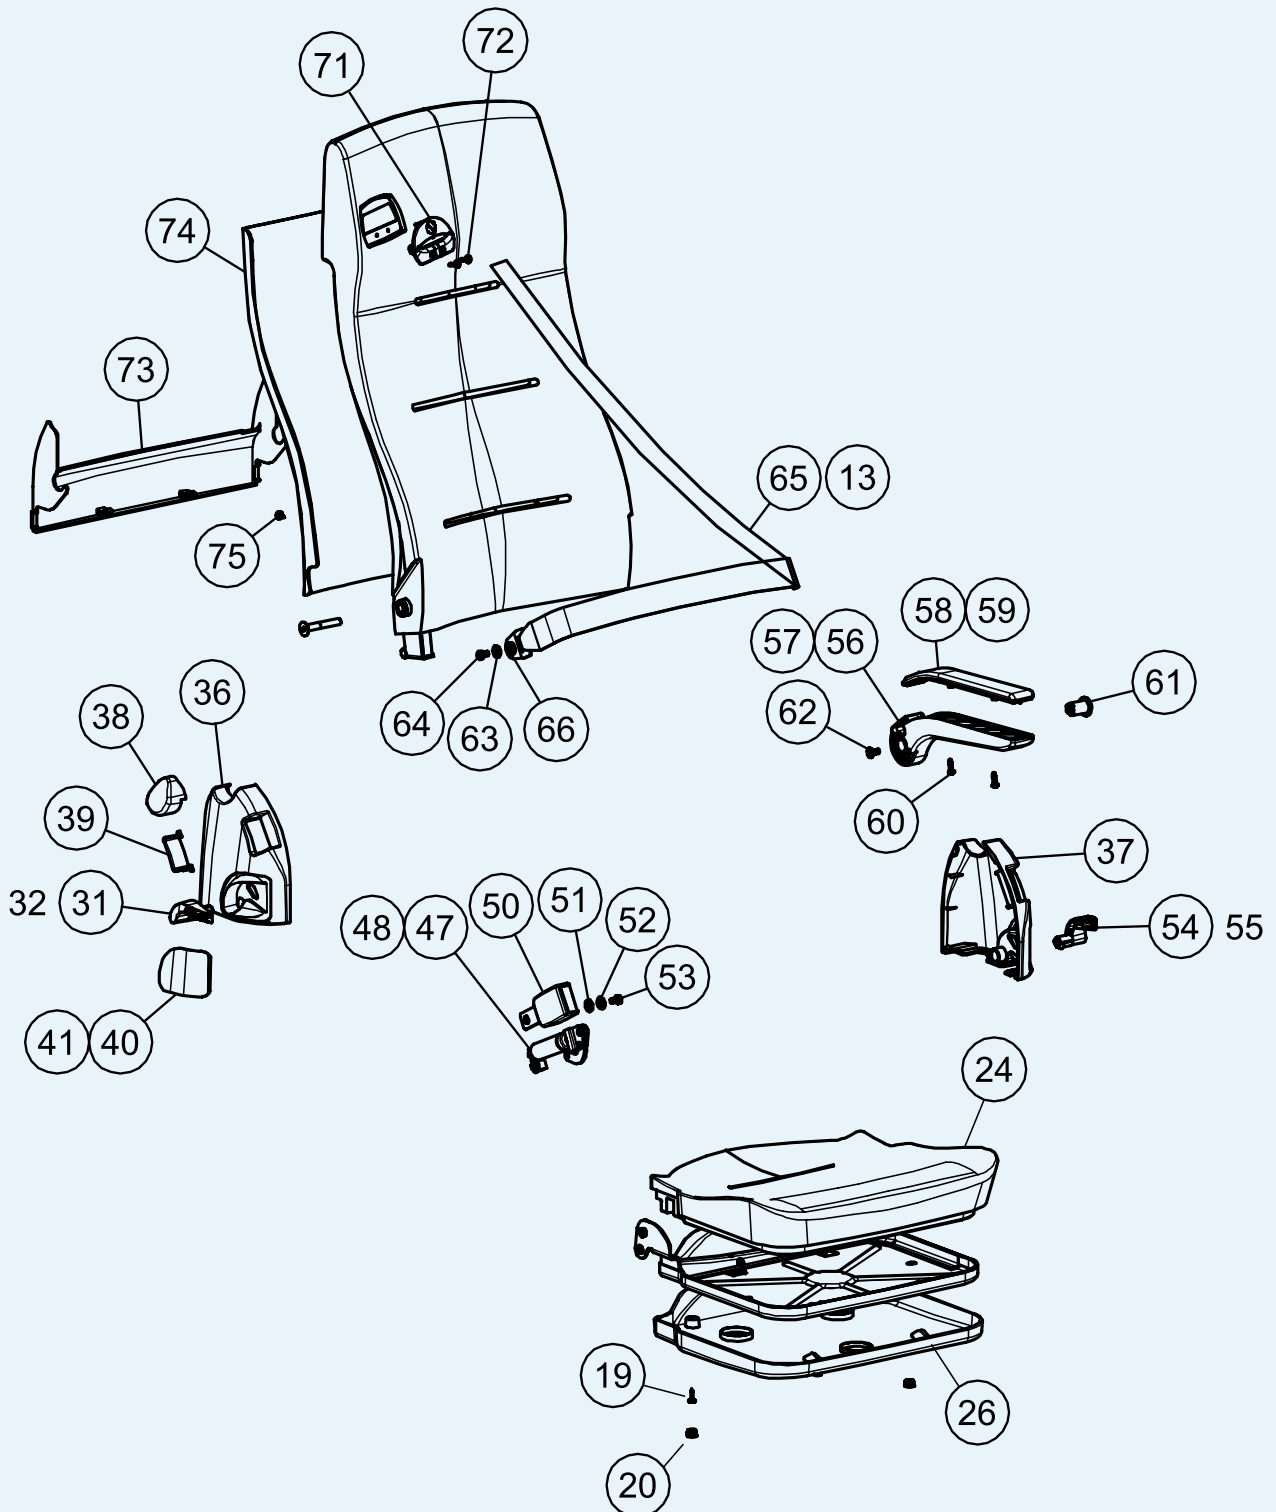

www.smartfloor.nl

SMARTFLOOR Vivid / Vivid Turny

Parts List

No. on drawing (Kit)	Item no.	Description
74, 75	10016916	Plastic cover for seat back
	10016917	Upholstery for seat cushion
24	10016918	Seat cushion without upholstery
26, 19, 20	10016919	Plastic cover for seat cushion
73	10016920	Lower plastic cover for seat back
47	10016921	Backrest adjustment lever, left
48	10016922	Backrest adjustment lever, right
31	10016923	Handle for folding, left
32	10016924	Handle for folding, right
54	10016925	Right pressure sensor for backrest adjustment
55	10016926	Left pressure sensor for backrest adjustment
40	10016927	Handle cover, right
41	10016928	Handle cover, right
36, 39	10016929	Plastic side cover, right
37, 39	10016930	Plastic side cover, left
38	10016931	Plastic armrest cover (small)
56, 58, 60, 61, 62	10016932	Right armrest
57, 59, 60, 61, 62	10016933	Left armrest
71, 72	10016934	Seatbelt cover
13, 63, 64, 65, 66	10016935	Three-point seatbelt
50, 51, 52, 53	10016936	Seatbelt lock

Parts List

No. on drawing (Kit)	Item no.	Description
	10016937	Upholstery for backrest
05	10016938	Plastic cover for seat back
06	10016939	Seat cushion without upholstery
	10016940	Upholstery for seat cushion
12, 13, 14	10016941	Lower plastic cover
15, 17	10016942	Backrest adjustment lever, right
16, 17	10016943	Backrest adjustment lever, left
18	10016944	Pressure sensor for backrest adjustment, orange
20	10016945	Side plastic cover, for seats with an adjustable backrest, right
21	10016946	Side plastic cover, for seats with an adjustable backrest, left
22	10016947	Plastic side cover, left
23	10016948	Plastic side cover, right
24, 25	10016949	Plastic armrest cover (small)
26, 28, 30, 31, 32	10016950	Right armrest
27, 29, 30, 31, 32	10016951	Left armrest
33, 34	10016952	Seatbelt cover
36, 38, 39, 41	10016953	Three-point seatbelt
35, 38, 39	10016954	Seatbelt lock for three-point seatbelt
	10016955	Upholstery for backrest