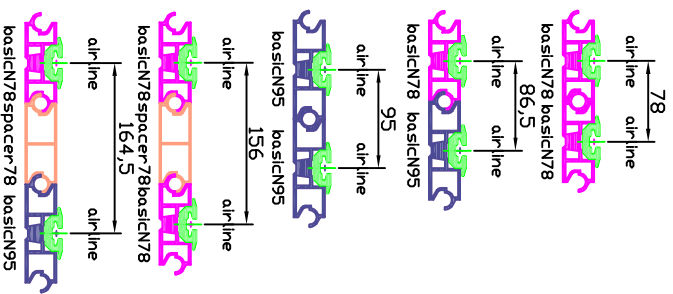

Smartfloor's unlimited possibilities!

Basic profiles

Rails

Spacers

Etcetera.....

Accept of drawing

Date: _____

Time: _____

Sign.: _____

Length	0 - 4.500 mm	mm
Breadth	156 mm - unlimited	mm
Chassis nr.		
Date of production:	Drawn by:	Scale:
Title:	Drawing nr.:	Format:
		Version:
		1