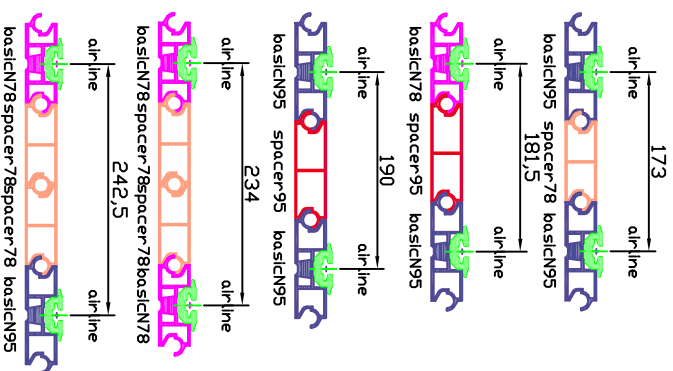

Smartfloor's unlimited possibilities!

Basic profiles

Rails

Spacers

Etcetera.....

Accept of drawing

Date: _____

Time: _____

Sign.: _____

Length	0 - 4.500 mm	mm
Breadth	156 mm - unlimited	mm
Chassis nr.		
Date of production:	Drawn by:	Scale:
Title:	Drawing nr.:	Format:
		Version:
		1