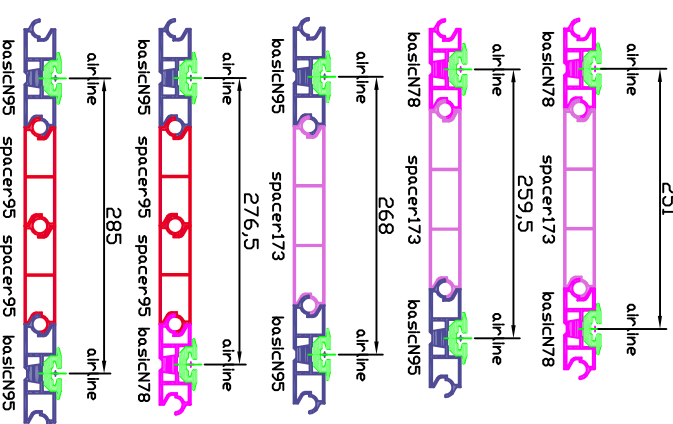

Smartfloor's unlimited possibilities!

Basic profiles

Rails

Spacers

Etcetera.....

Accept of drawing

Date: _____

Time: _____

Sign.: _____

Length	0 - 4.500 mm	mm
Breadth	156 mm - unlimited	mm
Chassis nr.		
Date of production:	Drawn by:	Scale:
Title:	Drawing nr.:	Format:
		Version:
		1