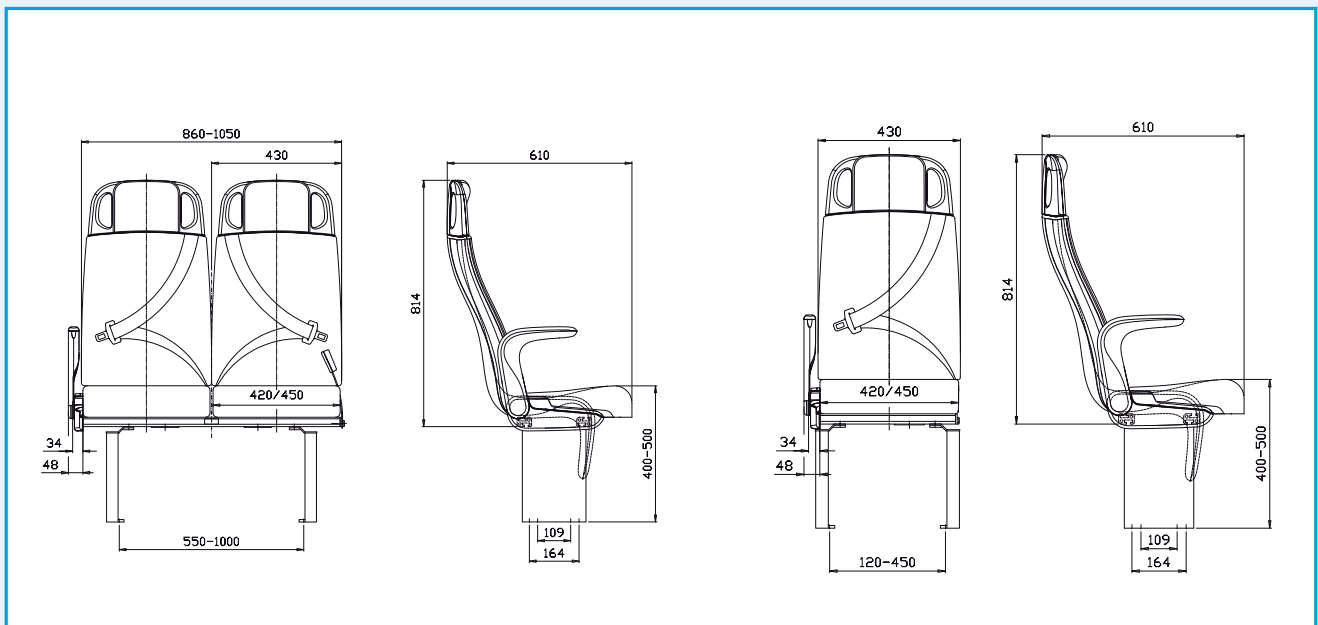

Seats
Smartfloor Arco Seat M2

Durable Easy
Side squabs with grab handles

Classic
Full upholstered with grab handles

Classic
Full upholstered with yellow grab handles

Item Code	Item name	Shoulderbelt
20001156	Arco M2 single seat 3-point belt durable easy	Left
20001157	Arco M2 single seat 3-point belt durable easy	Right
20001158	Arco M2 double seat 3-point belt durable easy	Left
20001159	Arco M2 double seat 3-point belt durable easy	Right
20001160	Arco M2 single seat 3-point belt classic	Left
20001161	Arco M2 single seat 3-point belt classic	Right
20001162	Arco M2 double seat 3-point belt classic	Left
20001163	Arco M2 double seat 3-point belt classic	Right
20001165	Yellow Grab handles (per seat)	
20001166	Fixed armrest left	
20001167	Fixed armrest right	
20001168	Folding down armrest left	
20001169	Folding down armrest right	
20001170	3-point belt all age	
20001200	Legs	
20001173	Brackets	
20001198	Wheel arch mount frame	
20001199	Wheel arch mount rail wall	