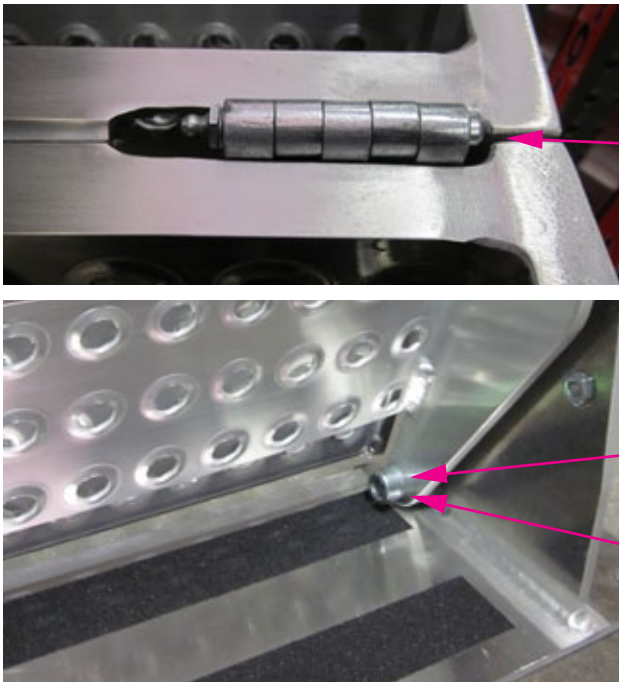

Fax: +31 546 45 80 20

www.smartfloor.nl

Parts List

Item no.	Description	Type of Euro ramp	Pieces per ramp
10002634	Gas strut 580N; Length 462 mm +/- 1mm	2.80 x 0.90 m 2.00 x 0.80 m	2 1
10002632	Gas strut 700N; Length 462 mm +/- 1 mm	2.40 x 0.90 m (to 10/2011) 2.40 x 0.80 m 2.40 x 0.70 m 2.40 x 0.60 m	1 1 1 1
10015285	Gas strut 900N; Length 462 mm +/- 1 mm	2.40 x 0.90 m (from 11/2011)	1
H20106	Gas strut 400N; Length 462 mm +/- 1 mm	1.60 x 0.90 m	1
H20120	Handle for Euro ramp, including caps		2
H20112	Star knob for Euro ramp		4
10003059	Stop for Ramp plate		2
10002395	Profile hinge for Euro ramp		2
H150325	Buckle lock		2
10002656	Ramp bearing bush		2
10013548	Ramp mounting bolts		2
H150320	Buckle insert		2
10003030	Rubber buffer D 030 x L 020, M8 x 18		2